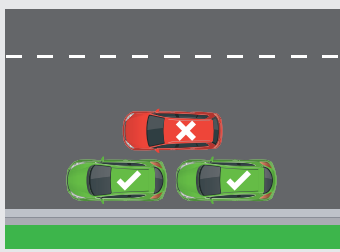

SAFETY AROUND SCHOOLS

The Facts!

FACT SHEET 2

Parking Safely Around Schools: Parking Rules

Children can be unpredictable, so expect the unexpected, particularly in school zones. Remember, rules and parking signs are in place with children's safety in mind. Please, always choose safety over convenience.

PARKING RULE

WHAT DOES IT MEAN?

PENALTIES & DEMERIT POINTS

- **DOUBLE PARKING** – You must not stop on the road adjacent to another vehicle at any time, even to drop-off or pick-up children/passengers.
- Double parking blocks visibility and forces other cars to go around you.

EXCEEDS:
\$349+
2 DEMERIT POINTS

- **U-TURNS** and **3-POINT TURNS** can be dangerous and difficult to manoeuvre and should be avoided, especially in a school zone.

EXCEEDS:
\$349+
3 DEMERIT POINTS

- You must not stop on any **FOOTPATH** or **NATURE STRIP** or on or across a **DRIVEWAY**.
- This forces children/pedestrians onto the road to get around you.