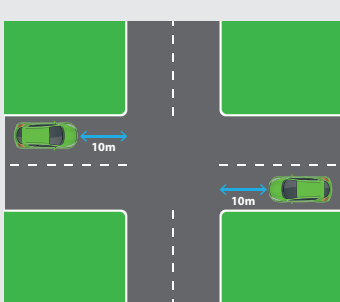

- It is illegal to stop in or within 10m of an **INTERSECTION** with no traffic lights.
- This blocks visibility for turning drivers and children/pedestrians crossing at the intersection.

EXCEEDS:
$464+
2 DEMERIT POINTS